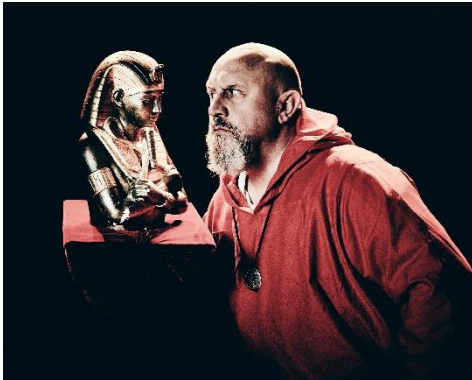

THE GREAT BALDINI

SHOWMAN

THE MAGIC OF THE MAESTRO

ABOUT THE PRODUCTION

Legendary magician the Great Baldini tells his life story through a series of stage illusions, from his first trick on his 12th birthday to his career pinnacle rivalling the great Houdini.

Each chapter is built around a very entertaining, colourful and theatrical illusion with significant audience participation. Whilst the magic can be a bit hit and miss and Baldini's old trouper's spirit is sorely tested the audience is often helpless with laughter as Baldini desperately attempts to hold it together and soldier on.

The illusions are excellent (Baldini is an award-winning member of the Magic Circle, Wessex Magical Association and Bristol Society of Magic). Baldini is an aging trouper, determined that the show must go on. This adds a level of comedy and theatre beyond a simple magic performance.

"Incredible" (Front Row, BBC Radio 4)

"Wonderful, a joy" (Pick of the Week, BBC Radio 4)

"Charming, engaging and charismatic. A pleasure." (FringeReview)

"A seasoned professional, excellent command of the stage." (Broadway Baby)